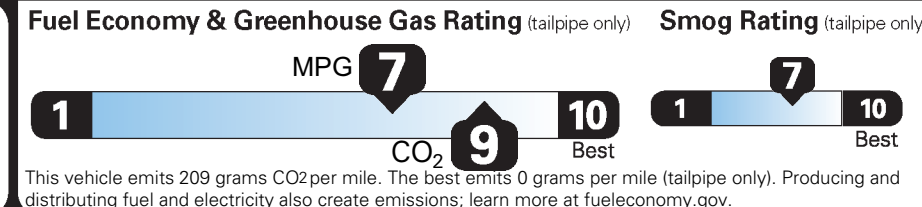

Actual results will vary for many reasons, including driving conditions and how you drive and maintain your vehicle. The average new vehicle gets 27 MPG and costs $7,500 to fuel over 5 years. Cost estimates are based on 15,000 miles per year at $2.70 per gallon and $13 per kW-hr. This is a dual fueled automobile. MPGe is miles per gasoline gallon equivalent. Vehicle emissions are a significant cause of climate change and smog.

fueleconomy.gov

Calculate personalized estimates and compare vehicles

Smartphone QR Code™

GOVERNMENT 5-STAR SAFETY RATINGS

Overall Vehicle Score Not Rated
Based on the combined ratings of frontal, side and rollover. Should ONLY be compared to other vehicles of similar size and weight.

Frontal Crash Driver Passenger Not Rated Not Rated

Based on the risk of injury in a frontal impact. Should ONLY be compared to other vehicles of similar size and weight.

Side Crash Front seat Rear seat Not Rated Not Rated

Based on the risk of injury in a side impact.

Rollover Not Rated

Based on the risk of rollover in a single-vehicle crash.

Star ratings range from 1 to 5 stars (★★★★★), with 5 being the highest. Source: National Highway Traffic Safety Administration (NHTSA). www.safercar.gov or 1-888-327-4236

THE LINCOLN WAY™ APP
Your Dashboard of Services & Features

1. Download the Lincoln Way app* and you can:
2. Remotely start, lock and unlock your vehicle
   - Locate your vehicle and check approximate fuel range
   - Receive vehicle health alerts

The Lincoln Connect™ modem is active and sending vehicle data (e.g., diagnostics) to Lincoln. See in-vehicle Settings for connectivity options.

Lincoln Protect™

Insist on Lincoln Protect! The only extended service plan fully backed by Lincoln and honored at every Lincoln dealership in the U.S., Canada and Mexico. See your Lincoln dealer or visit www.LincolnOwner.com

WARNING: Operating, servicing and maintaining a passenger vehicle, pickup truck, van, or off-road vehicle can expose you to chemicals including engine exhaust, carbon monoxide, phthalates, and lead, which are known to the State of California to cause cancer and birth defects or other reproductive harm. To minimize exposure, avoid breathing exhaust, do not idle the engine except as necessary, service your vehicle in a well-ventilated area and wear gloves or wash your hands frequently when servicing your vehicle. For more information go to www.P65Warnings.ca.gov/passenger-vehicle.

SCAN OR TEXT 5LL6L37565 TO 59173

Msg & Data rates may apply. Text HELP for help

www.lincoln.com/help/privacy-terms/

RAMP ONE	CA7C	CONVOY	TOTAL MSRP $81,570.00
RAMP TWO	ITEM #: 57-P767 O/T 2		
This label is affixed pursuant to the Federal Automobile Information Disclosure Act. Gasoline, License, and Title Fees, State and Local taxes are not included. Dealer installed options or accessories are not included unless listed above.			LJ092 N RD 2X 020 000387 09 09 20