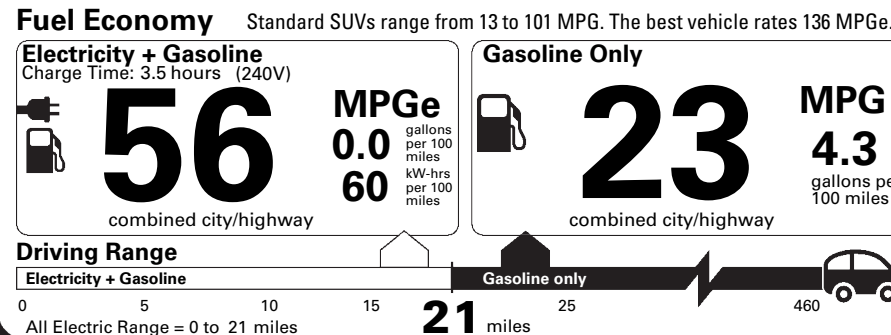

FUNCTIONAL

- 360 DEGREE CAMERA
- ADAPTIVE STEERING
- ADAPTIVE SUSPENSION
- CHARGING CORD
- CRUISE CONTROL
- INTELLIGENT ACCESS W/PUSH BUTTON START
- LANE-KEEPING SYSTEM
- LINCOLN CONNECT - 4G MODEM WITH WIFI CAPABILITY
- LINCOLN DRIVE MODES
- PIANO KEY SHIFTER
- REMOTE START
- REVEL AUDIO W/14 SPEAKERS
- SYNC3® W/ VOICE ACT NAV

SAFETY/SECURITY

- ADVANCETRAC WITH RSC
- AIRBAGS - SAFETY CANOPY
- AUTO HIGH BEAMS
- BLIND SPOT DETECTION W/CTA
- DRIVER/PASS KNEE AIR BAGS
- DUAL STAGE FRONT AIRBAGS
- EV PEDESTRIAN WARNING
- PERIMETER ALARM
- PERSONAL SAFETY SYSTEM™
- PRE-COLLISION ASSIST W/AEB
- TIRE PRESSURE MONITOR SYS

WARRANTY

- 4YR/50K MILE WARRANTY
- 4YR/50K PICKUPDELIVERY SVC
- 6YR/70K MI POWERTRAIN WARR

INCLUDED ON THIS VEHICLE

1. **EQUIPMENT GROUP 301A**
   •ELEMENTS PACKAGE PLUS
   •LINCOLN CO-PILOT 360 PLUS PKG

(MSRP)

7,880.00

OPTIONAL EQUIPMENT/OTHER

1. 2020 MODEL YEAR
   PRISTINE WHITE MET TRI-COAT 695.00
   .P255/55R20 A/S TIRES
   50 STATE EMISSIONS NO CHARGE
   CLASS IV TRAILER TOW PACKAGE 500.00
   LUXURY PACKAGE 3,300.00
   FULL REAR CONSOLE NO CHARGE
   FRONT LICENSE PLATE BRACKET NO CHARGE

PRICE INFORMATION

BASE PRICE	($MSRP)	$68,800.00
TOTAL OPTIONS/OTHER		12,375.00
TOTAL VEHICLE & OPTIONS/OTHER		81,175.00
DESTINATION & DELIVERY		1,095.00
TOTAL BEFORE DISCOUNTS		82,270.00
EQUIPMENT GROUP SAVINGS		- 700.00

EPA DOT Fuel Economy and Environment

Plug-In Hybrid Vehicle Electricity-Gasoline

You **save**
$0

in fuel costs over 5 years compared to the average new vehicle.

Annual fuel cost
$1,500