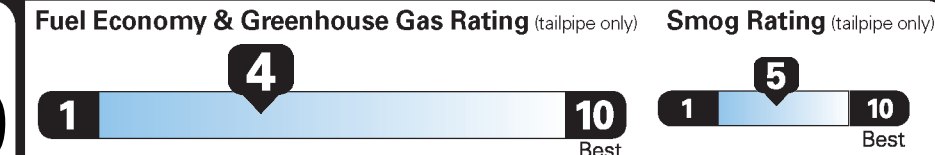

SAFETY/SECURITY

- ADVANCETRAC WITH RSC
- AIRBAGS - SAFETY CANOPY
- AUTO HIGH BEAMS
- BLIND SPOT DETECTION W/CTA
- DRIVER/PASS KNEE AIR BAGS
- DUAL STAGE FRONT AIRBAGS
- PERIMETER ALARM
- PERSONAL SAFETY SYSTEM™
- PRE-COLLISION ASSIST W/AEB
- TIRE PRESSURE MONITOR SYS

WARRANTY

- 4YR/50K MILE WARRANTY
- 4YR/50K PICKUPDELIVERY SVC
- 6YR/70K MI POWERTRAIN WARR

INCLUDED ON THIS VEHICLE

1. **EQUIPMENT GROUP 202A**
2. •ELEMENTS PACKAGE PLUS
   - •LINCOLN CO-PILOT 360 PLUS PKG
   - •PANORAMIC VISTA ROOF W/PWR SH
   - •22" MACH ALLOY WHL W/ORNAMENT
   - •LUXURY PACKAGE
   - •CLASS IV TRAILER TOW PACKAGE
   - •ILLUMINATION PACKAGE

(MSRP)
11,625.00

OPTIONAL EQUIPMENT/OTHER

1. 2020 MODEL YEAR
   RED CARPET METALLIC TINTED CC
   P275/40R22 107 W-RATED TIRES
   50 STATE EMISSIONS
   LINEAR BRUSHED ALUM APPLIQUE
   CONVENIENCE PACKAGE
   FULL REAR CONSOLE
   FRONT LICENSE PLATE BRACKET

695.00
NO CHARGE
NO CHARGE
2,200.00
NO CHARGE
NO CHARGE

PRICE INFORMATION

BASE PRICE	58,700.00
TOTAL OPTIONS/OTHER	14,520.00
TOTAL VEHICLE & OPTIONS/OTHER	73,220.00
DESTINATION & DELIVERY	1,095.00
TOTAL BEFORE DISCOUNTS	74,315.00
EQUIPMENT GROUP SAVINGS	- 1,500.00

EPA DOT Fuel Economy and Environment

Gasoline Vehicle

Fuel Economy
20 MPG
combined city/hwy
5.0 gallons per 100 miles

Standard SUVs range from 13 to 101 MPG. The best vehicle rates 136 MPGe.

You spend
$2,500

more in fuel costs over 5 years compared to the average new vehicle.

Annual fuel cost
$2,000

This vehicle emits 451 grams CO₂ per mile. The best emits 0 grams per mile (tailpipe only). Producing and distributing fuel also create emissions; learn more at fueleconomy.gov.

Actual results will vary for many reasons, including driving conditions and how you drive and maintain your vehicle. The average new vehicle gets 27 MPG and costs $7,500 to fuel over 5 years. Cost estimates are based on 15,000 miles per year at $2.70 per gallon. MPGe is miles per gasoline gallon equivalent. Vehicle emissions are a significant cause of climate change and smog.

fueleconomy.gov

Calculate personalized estimates and compare vehicles

Smartphone QR Code™

GOVERNMENT 5-STAR SAFETY RATINGS

Overall Vehicle Score ★★★★★
Based on the combined ratings of frontal, side and rollover. Should ONLY be compared to other vehicles of similar size and weight.

Frontal Crash ★★★★★
Driver Passenger
Based on the risk of injury in a frontal impact. Should ONLY be compared to other vehicles of similar size and weight.

Side Crash ★★★★★
Front seat Rear seat
Based on the risk of injury in a side impact.

Rollover ★★★★★
Based on the risk of rollover in a single-vehicle crash.

Star ratings range from 1 to 5 stars (★★★★★), with 5 being the highest. Source: National Highway Traffic Safety Administration (NHTSA). www.safercar.gov or 1-888-327-4236

THE LINCOLN WAY™ APP
Your Dashboard of Services & Features

1. Download the Lincoln Way app* and you can:
2. Remotely start, lock and unlock your vehicle
   - Locate your vehicle and check approximate fuel range
   - Receive vehicle health alerts

The Lincoln Connect™ modem is active and sending vehicle data (e.g., diagnostics) to Lincoln. See in-vehicle Settings for connectivity options.

Lincoln Protect™

Insist on Lincoln Protect! The only extended service plan fully backed by Lincoln and honored at every Lincoln dealership in the U.S., Canada and Mexico. See your Lincoln dealer or visit www.LincolnOwner.com

WARNING: Operating, servicing and maintaining a passenger vehicle, pickup truck, van, or off-road vehicle can expose you to chemicals including engine exhaust, carbon monoxide, phthalates, and lead, which are known to the State of California to cause cancer and birth defects or other reproductive harm. To minimize exposure, avoid breathing exhaust, do not idle the engine except as necessary, service your vehicle in a well-ventilated area and wear gloves or wash your hands frequently when servicing your vehicle. For more information go to www.P65Warnings.ca.gov/passenger-vehicle.

SCAN OR TEXT 5LL6L37567 TO 59173
Msg & Data rates may apply. Text HELP for help
www.lincoln.com/help/privacy-terms/